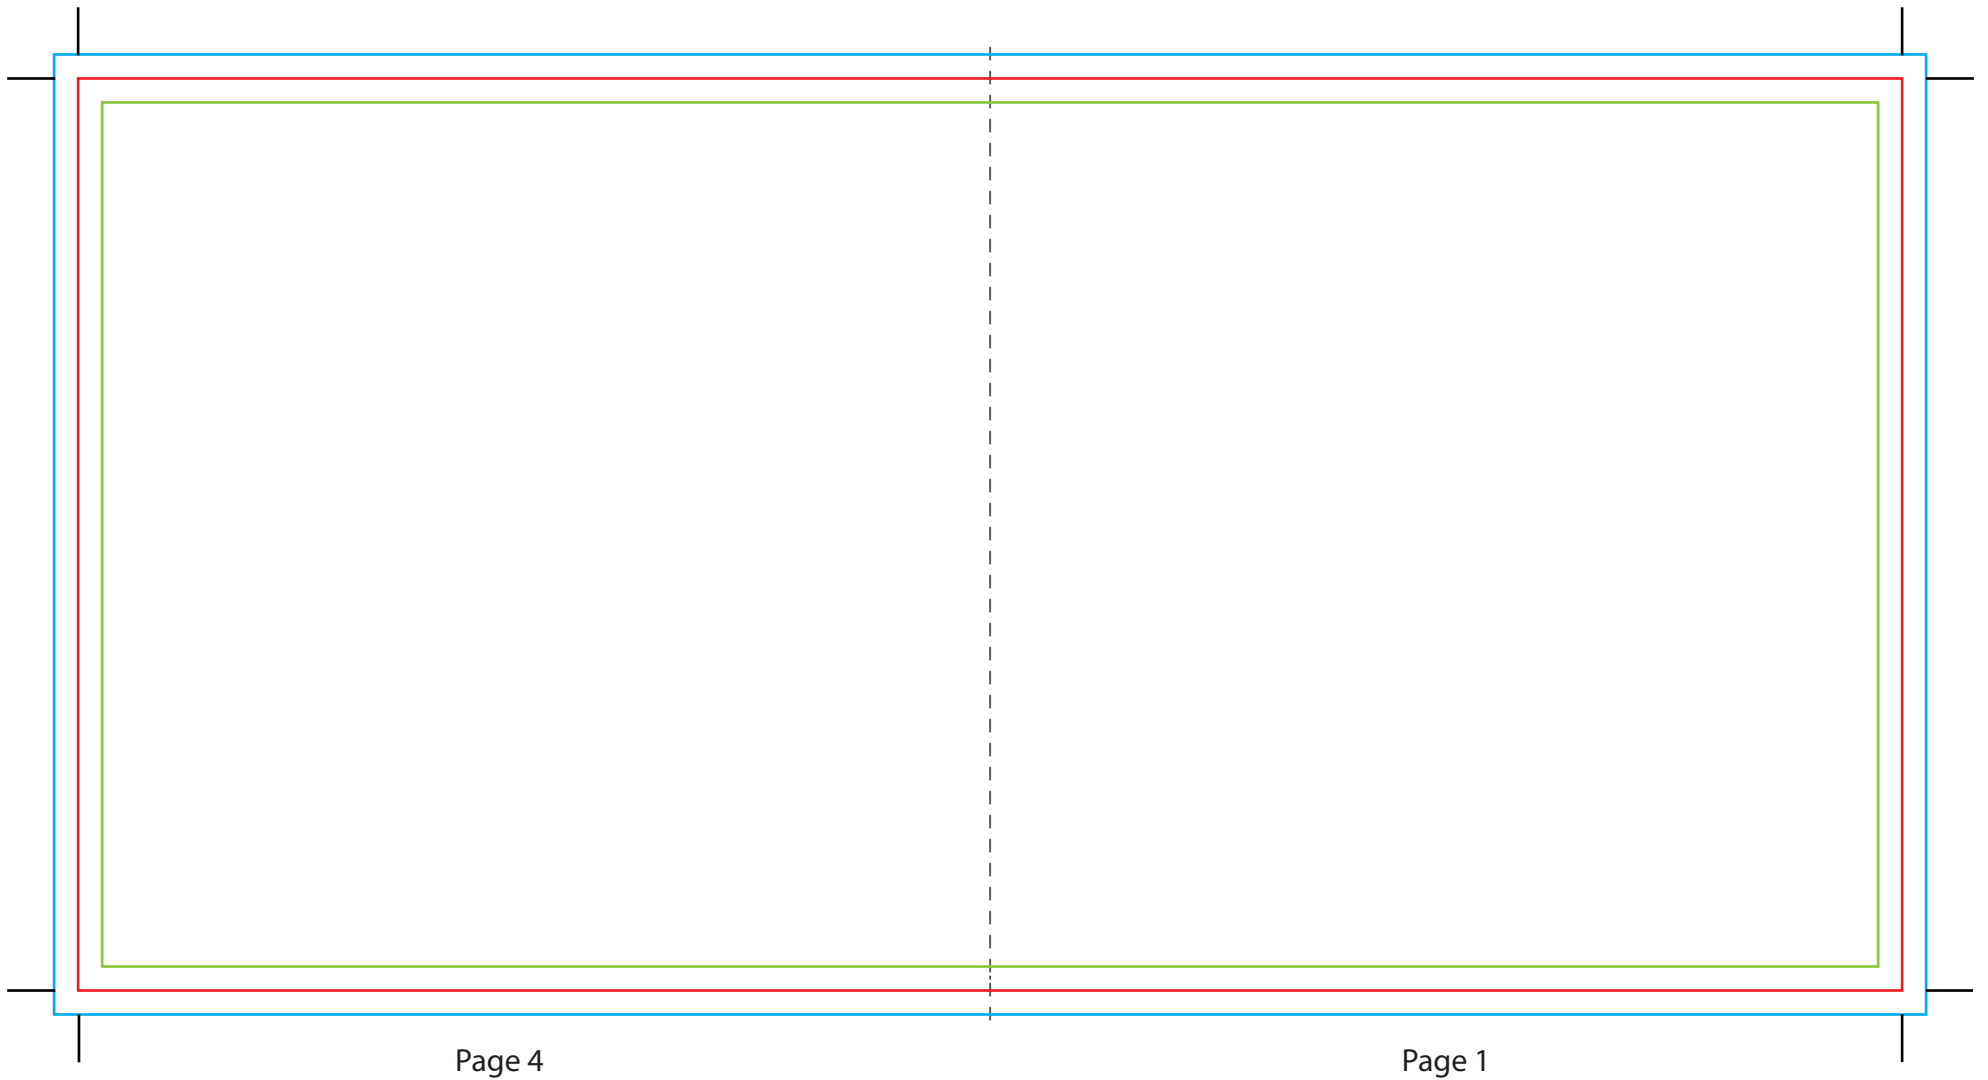

NOTE TO OUR CLIENTS:

RESOLUTION: Images should be 300dpi at 100% size when imported into layout programs.

FONTS: Include all fonts when sending your files. Adobe Illustrator will automatically substitute missing fonts. To avoid this issue, "outline" all fonts in your artwork.

COLOR: Convert all artwork to 4 Color CMYK process. RGB color will NOT appear correctly when printed.

CUT LINE: Everything outside the cut line will be cut off.

SAFETY MARGIN: All text MUST be inside the safety line.

BLEED AREA: If you have artwork on all 4 sides, you MUST extend your final artwork at least 1/8" (0.125 in) for proper bleed. This does NOT apply if all 4 sides are white

4 Panel CD Insert (Outside)

4 Panel CD Insert (Inside)